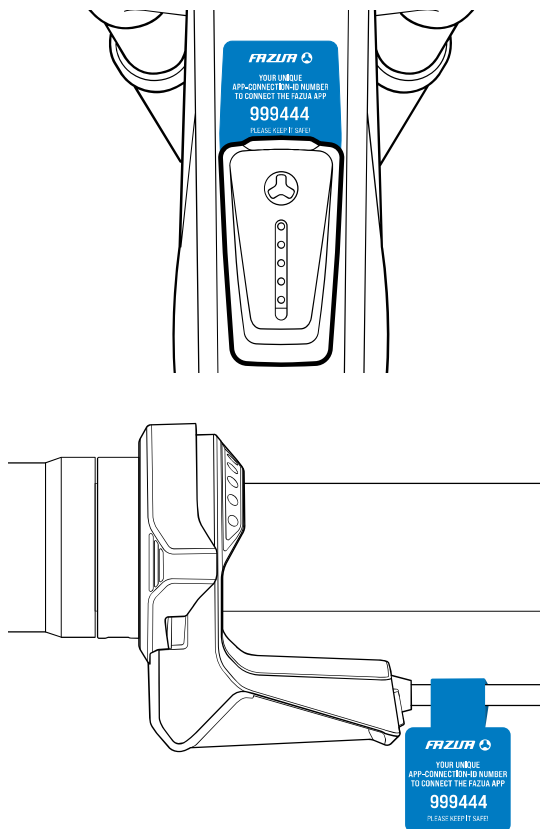

FAZUA RIDE 60 QUICK-START-GUIDE

OPERATION MANUAL

FAZUA

INSTALL BATTERY

REMOVE BATTERY

CHARGE BATTERY

OPERATE SYSTEM

NOTE:

- short press
- | press & hold for >2 second

CONNECTION-ID NUMBER

This unique CONNECTION-ID is needed to connect your FAZUA Bike with the FAZUA App. Please keep it safe!

TO UNLOCK THE FULL POTENTIAL OF YOUR FAZUA BIKE,
DOWNLOAD THE **FAZUA APP**