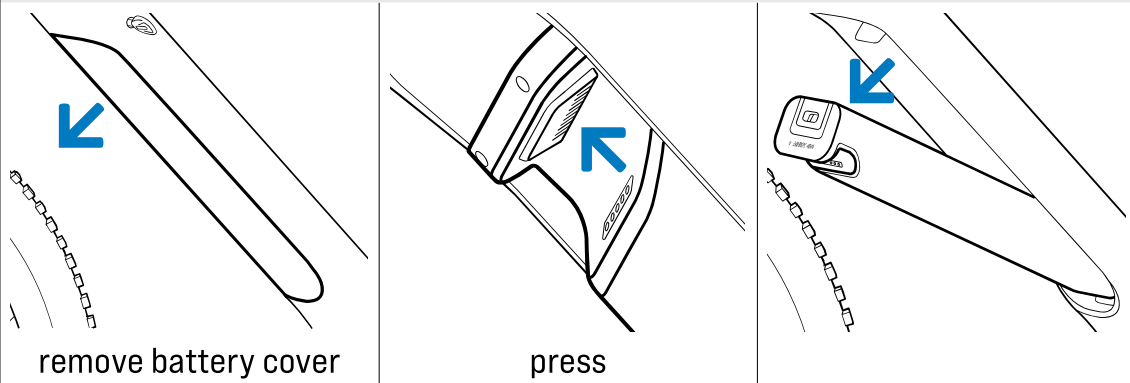

FAZUA RIDE 60 QUICK-START-GUIDE

OPERATION MANUAL

FAZUA

INSTALL BATTERY

REMOVE BATTERY

CHARGE BATTERY

OPERATE SYSTEM

NOTE:

- short press
- | press & hold for >2 second

CONNECTION-ID NUMBER

This unique CONNECTION-ID is needed to connect your FAZUA Bike with the FAZUA App. Please keep it safe!

TO UNLOCK THE FULL POTENTIAL OF YOUR FAZUA BIKE,
DOWNLOAD THE **FAZUA APP**