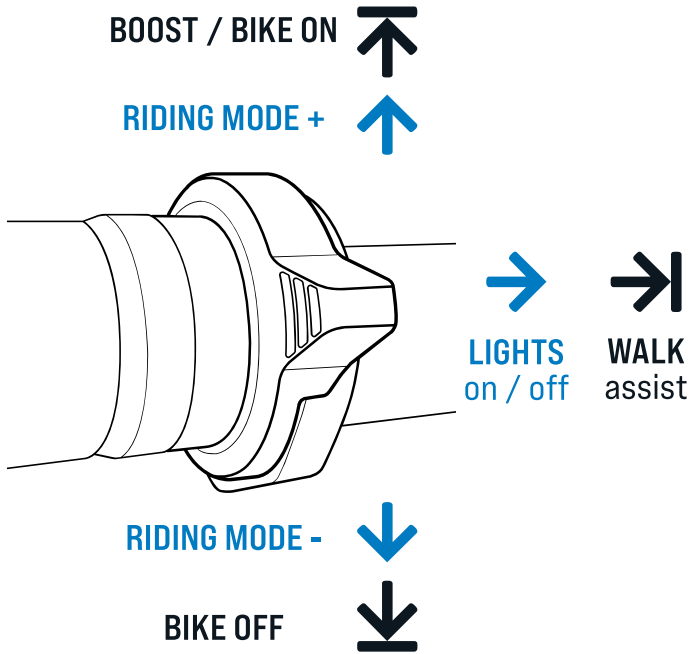

FAZUA RIDE 60 QUICK-START-GUIDE

OPERATION MANUAL

FAZUA

INSTALL BATTERY

REMOVE BATTERY

CHARGE BATTERY

OPERATE SYSTEM

NOTE:

- short press
- | press & hold for >2 second

CONNECTION-ID NUMBER

This unique CONNECTION-ID is needed to connect your FAZUA Bike with the FAZUA App. Please keep it safe!

TO UNLOCK THE FULL POTENTIAL OF YOUR FAZUA BIKE,
DOWNLOAD THE **FAZUA APP**