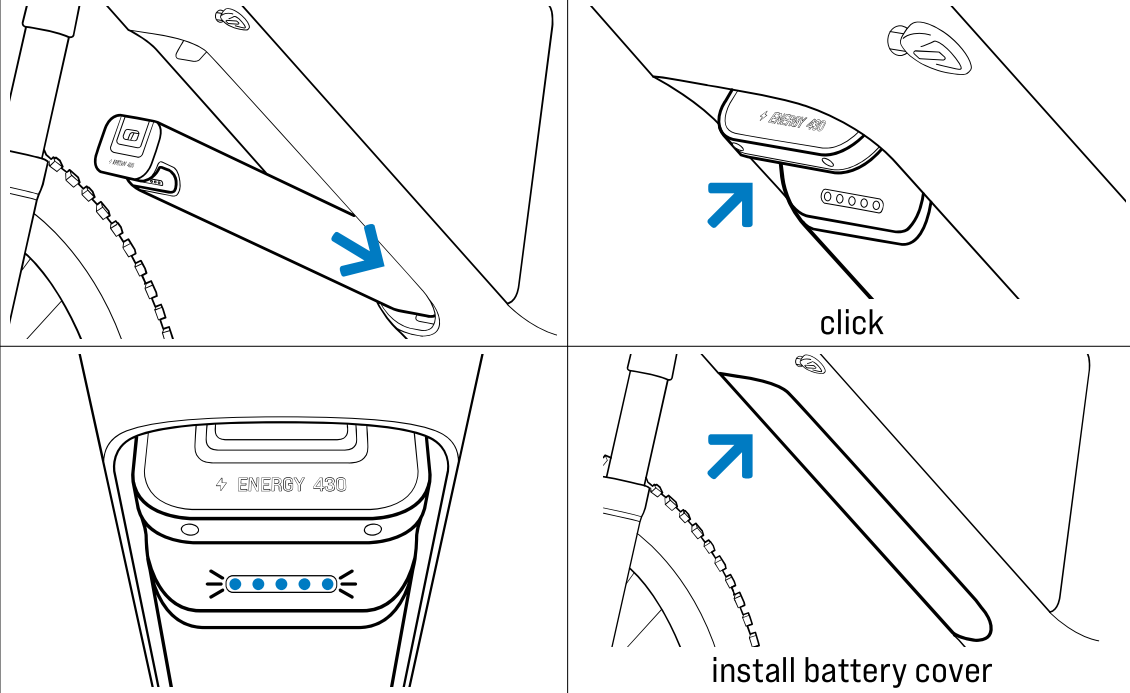

FAZUA RIDE 60 QUICK-START-GUIDE

OPERATION MANUAL

FAZUA

INSTALL BATTERY

REMOVE BATTERY

CHARGE BATTERY

OPERATE SYSTEM

NOTE:

- short press
- | press & hold for >2 second

CONNECTION-ID NUMBER

This unique CONNECTION-ID is needed to connect your FAZUA Bike with the FAZUA App. Please keep it safe!

TO UNLOCK THE FULL POTENTIAL OF YOUR FAZUA BIKE,
DOWNLOAD THE **FAZUA APP**