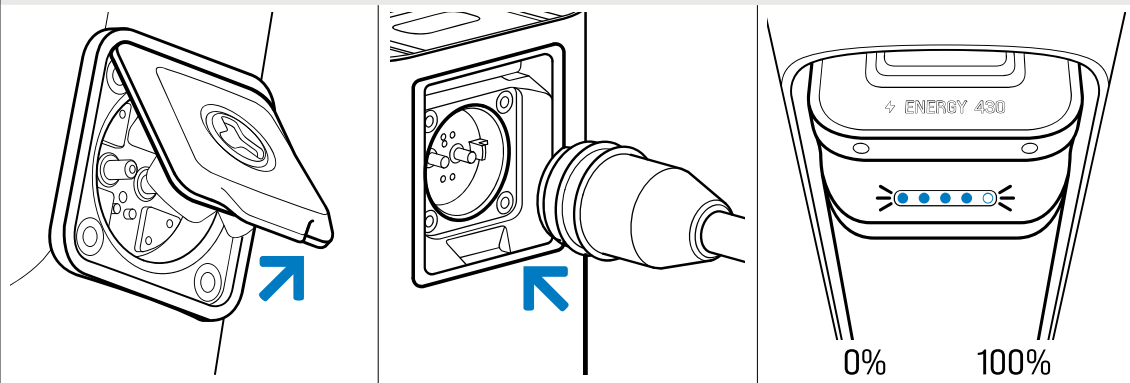

FAZUA RIDE 60 QUICK-START-GUIDE

OPERATION MANUAL

FAZUA

INSTALL BATTERY

REMOVE BATTERY

CHARGE BATTERY

OPERATE SYSTEM

NOTE:

- short press
- | press & hold for >2 second

CONNECTION-ID NUMBER

This unique CONNECTION-ID is needed to connect your FAZUA Bike with the FAZUA App. Please keep it safe!

TO UNLOCK THE FULL POTENTIAL OF YOUR FAZUA BIKE,
DOWNLOAD THE **FAZUA APP**